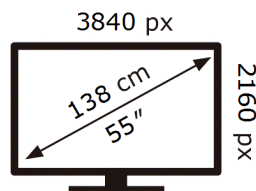

**ENERG** ⚡

Samsung

HG55CU700EU

**84** kWh/1000h

ABCDEF **G**

**126** kWh/1000h

2019/2013