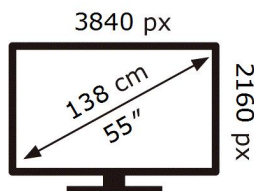

ENERG

SAMSUNG

HG55ET670UZ

84 kWh/1000h

ABCDEF **G**

138 kWh/1000h

2019/2013