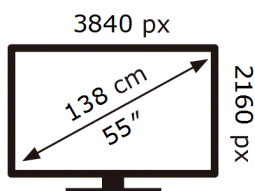

ENERG

Samsung

HG55U800FEU

59 kWh/1000h

ABCDEF **G**

116 kWh/1000h

2019/2013