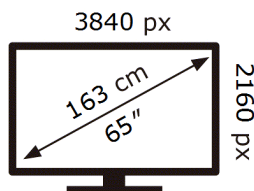

ENERG 

Samsung

HG65AU800EE

112 kWh/1000h

ABCDEF **G**

192 kWh/1000h

2019/2013