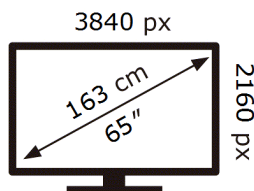

ENERG ⚡

Samsung

HG65BU800EU

124 kWh/1000h

ABCDEF **G**

179 kWh/1000h

2019/2013