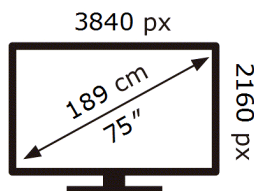

ENERG ⚡

Samsung

HG75BU800EU

156 kWh/1000h

ABCDEF **G**

231 kWh/1000h

2019/2013