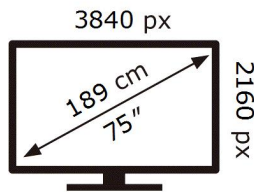

ENERG

SAMSUNG

HG75TS030EB

201 kWh/1000h

ABCDEF **G**

247 kWh/1000h

2019/2013