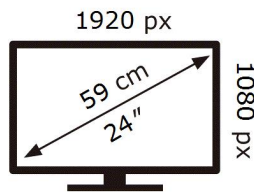

ENERG 

SAMSUNG

C24F390FHM

24 kWh/1000h

2019/2013