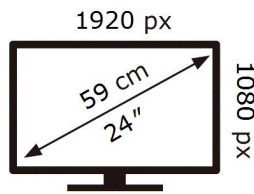

ENERG 

SAMSUNG

C24F390FHR

18 kWh/1000h

2019/2013