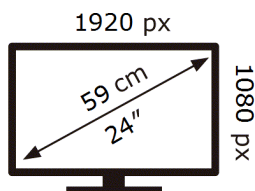

# ENERG

SAMSUNG

C24F390FHR

**18** kWh/1000h

2019/2013