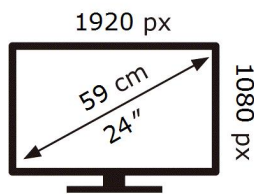

ENERG

SAMSUNG

C24F390FHU

24 kWh/1000h

2019/2013