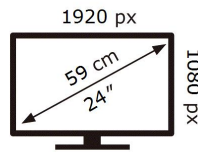

ENERGY

SAMSUNG

C24RG50FQM

32 kWh/1000h

2019/2013