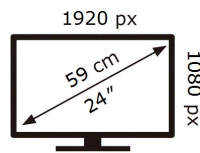

**ENERGY**

SAMSUNG

C24RG50FQR

**21** kWh/1000h

2019/2013