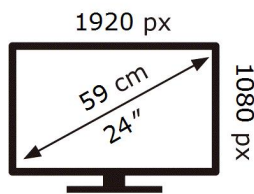

ENERG 

SAMSUNG

C24RG50FQU

32 kWh/1000h

2019/2013