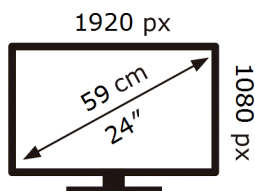

ENERG 

SAMSUNG

C24RG50FZR

21 kWh/1000h

2019/2013