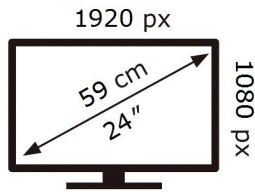

ENERG

SAMSUNG

C24T550FDR

20 kWh/1000h

2019/2013