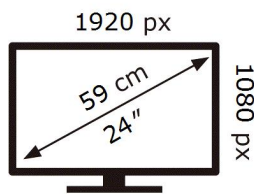

ENERG

SAMSUNG

C24T550FDU

33 kWh/1000h

2019/2013