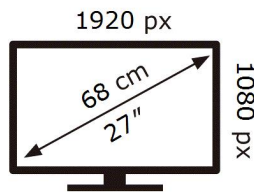

ENERG

SAMSUNG

C27F390FHR

21 kWh/1000h

2019/2013