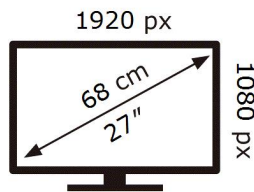

ENERG 

SAMSUNG

C27F390FHR

21 kWh/1000h

2019/2013