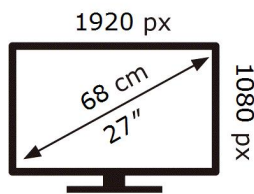

ENERG

SAMSUNG

C27F390FHU

29 kWh/1000h

2019/2013