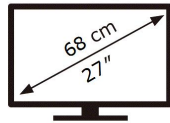

ENERGY

SAMSUNG

C27G54TQWU

36 kWh/1000h

ABCDEF **G**

40 kWh/1000h

2560 px

1440 px