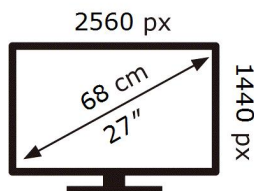

ENERG

SAMSUNG

C27G55TQWR

25 kWh/1000h

ABCDEF **G**

40 kWh/1000h

2019/2013