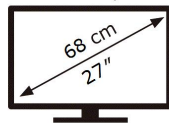

ENERGY

SAMSUNG

C27G55TQWR

25 kWh/1000h

ABCDEF **G**

40 kWh/1000h

2560 px

1440 px