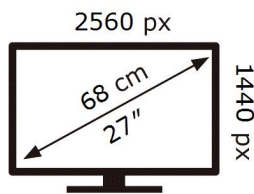

ENERG

SAMSUNG

C27G55TQWR

25 kWh/1000h

ABCDEF **G**

40 kWh/1000h

2019/2013