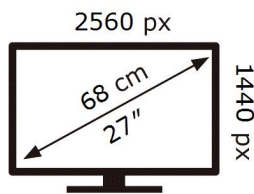

ENERG 

SAMSUNG

C27G55TQWU

36 kWh/1000h

ABCDEF **G**

40 kWh/1000h

2019/2013