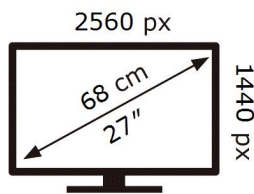

ENERG

SAMSUNG

C27G73TQSR

32 kWh/1000h

ABCDEF **G**

HDR

66 kWh/1000h

2019/2013