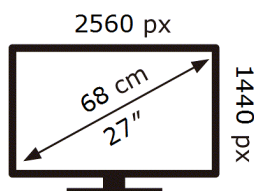

ENERGY

SAMSUNG

C27G75TQSR

32 kWh/1000h

ABCDEF **G**

HDR

66 kWh/1000h

2019/2013