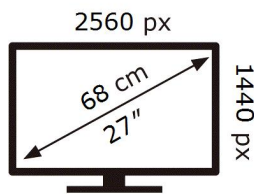

# ENERG

SAMSUNG

C27G75TQSU

**60** kWh/1000h

ABCDEF **G**

**HDR**

**66** kWh/1000h

2019/2013