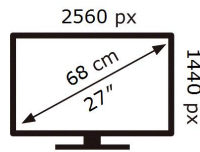

ENERGY

SAMSUNG

C27HG70QQM

62 kWh/1000h

2019/2013