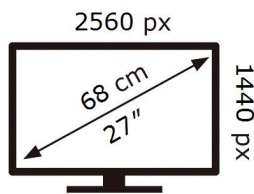

ENERG 

SAMSUNG

C27JG56QQU

46 kWh/1000h

2019/2013