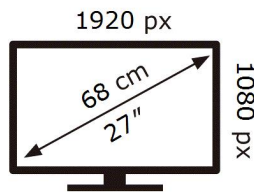

ENERG 

SAMSUNG

C27R500FHR

26 kWh/1000h

2019/2013