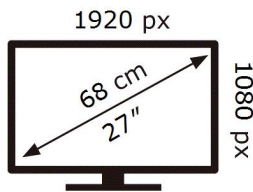

ENERG 

SAMSUNG

C27R500FHU

34 kWh/1000h

2019/2013