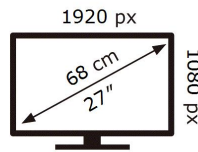

**ENERGY**

SAMSUNG

C27RG50FQM

**33** kWh/1000h

2019/2013