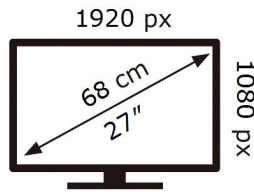

ENERG 

SAMSUNG

C27T550FDM

34 kWh/1000h

2019/2013