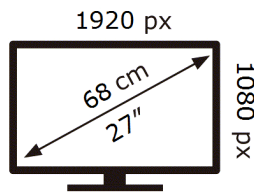

ENERG

SAMSUNG

C27T550FDR

23 kWh/1000h

2019/2013