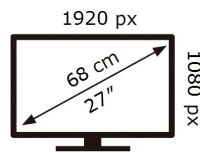

ENERGY

SAMSUNG

C27T550FDR

23 kWh/1000h

2019/2013