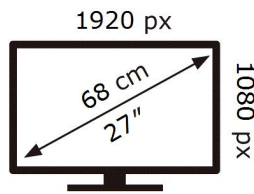

ENERG

SAMSUNG

C27T550FDU

34 kWh/1000h

2019/2013