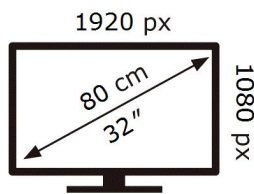

ENERG

SAMSUNG

C32F395FWU

31 kWh/1000h

2019/2013