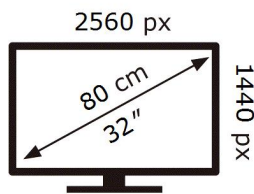

ENERG

SAMSUNG

C32G54TQWU

49 kWh/1000h

ABCDEF **G**

HDR

54 kWh/1000h

2019/2013