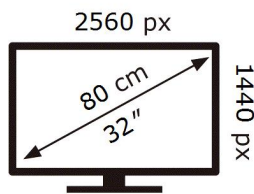

ENERG

SAMSUNG

C32G55TQWU

49 kWh/1000h

ABCDEF **G**

HDR

54 kWh/1000h

2019/2013