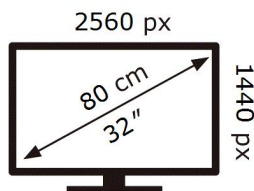

ENERG

SAMSUNG

C32G56TQBU

30 kWh/1000h

ABCDEF **G**

HDR

74 kWh/1000h

2019/2013