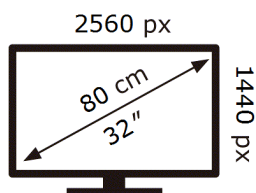

ENERGY

SAMSUNG

C32G75TQSR

40 kWh/1000h

ABCDEF **G**

HDR

80 kWh/1000h

2019/2013