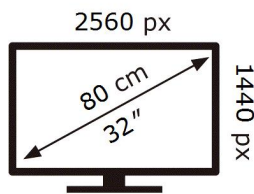

ENERGY

SAMSUNG

C32G75TQSU

73 kWh/1000h

ABCDEF **G**

HDR

80 kWh/1000h

2019/2013