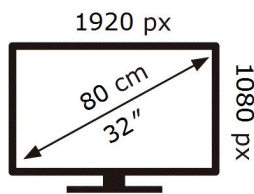

ENERG

SAMSUNG

C32JG50FQU

30 kWh/1000h

2019/2013