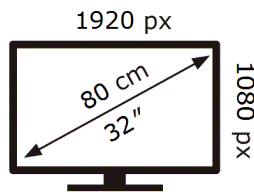

# ENERG

Samsung

C32R500FHR

**32** kWh/1000h

2019/2013