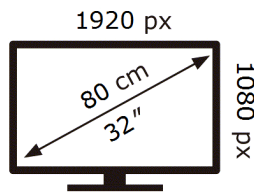

**ENERG** ⚡

Samsung

C32R500FHU

**47** kWh/1000h

2019/2013