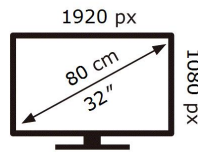

ENERGY

SAMSUNG

C32T550FDR

28 kWh/1000h

2019/2013