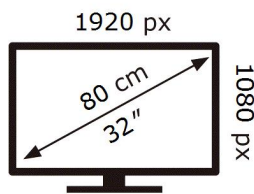

ENERG 

SAMSUNG

C32T550FDU

45 kWh/1000h

2019/2013