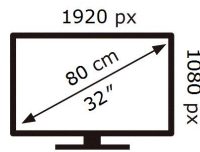

ENERGY

SAMSUNG

C32T550FDU

45 kWh/1000h

2019/2013