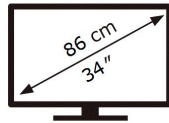

ENERGY

SAMSUNG

C34G55TWWM

38 kWh/1000h

ABCDEF **G**

47 kWh/1000h

3440 px

1440 px