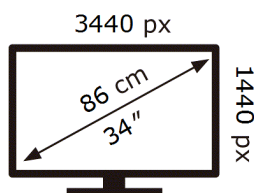

ENERG

Samsung

C34G55TWWP

32 kWh/1000h

ABCDEF **G**

HDR

50 kWh/1000h

2019/2013