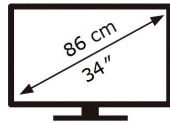

ENERGY

SAMSUNG

C34G55TWWR

37 kWh/1000h

ABCDEF **G**

55 kWh/1000h

3440 px

1440 px